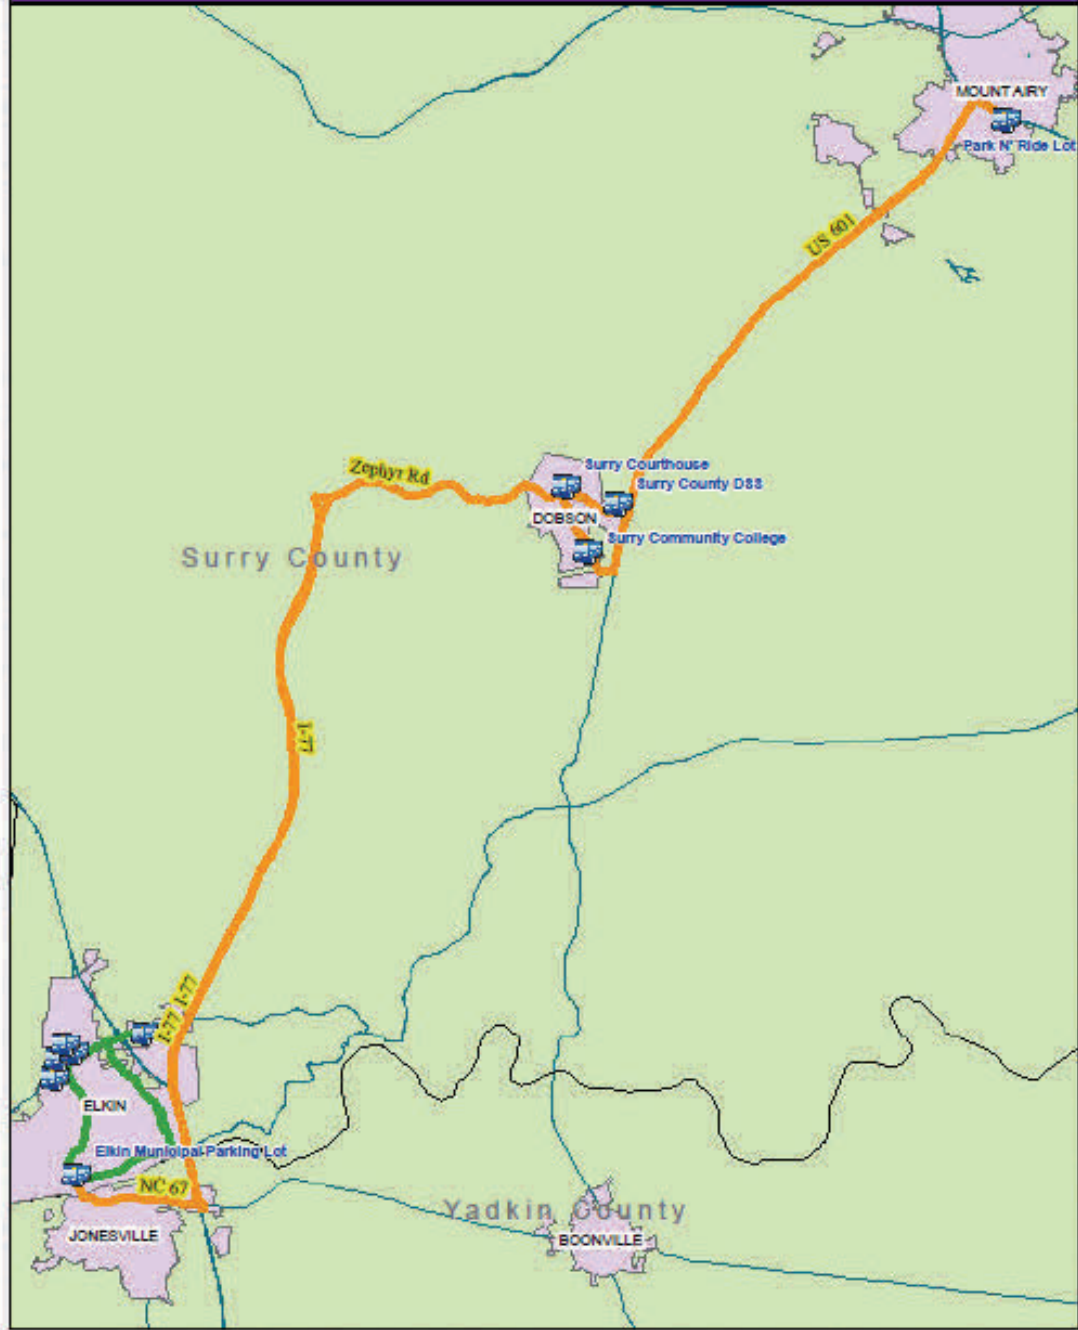

YVEDDI SURRY-YADKIN CONNECTOR

Surry - Yadkin Connector Route 300

			All Times are Departure Times			
Mt Airy to Elkin	Mt Airy	Park and Ride Lot	7:00 am	8:30 am	12:00 pm	3:15 pm
	Dobson	SCC (Bookstore Driveway)	7:30 am	*8:45 - 9:45 am	*12:15 - 12:50 pm	*3:30 - 3:50 pm
	Dobson	DSS (Medicaid & Dental Main Entrance)	**7:40 am	*8:45 - 9:45 am	*12:15 - 12:50 pm	*3:30 - 3:50 pm
	Dobson	Courthouse (Tax Office)	**7:40 am	*8:45 - 9:45 am	*12:15 - 12:50 pm	*3:30 - 3:50 pm
	Elkin	Elkin Municipal Parking Lot	X	10:15 am	1:15 pm	4:15 pm
Elkin to Mt Airy	Elkin	Elkin Municipal Parking Lot	**7:00 am	10:15 AM	1:15 pm	4:15 pm
	Dobson	SCC (Bookstore Driveway)	*7:40 am	*10:40 - 11:45 am	*1:40 - 2:05 pm	*4:40 - 5:05 pm
	Dobson	DSS (Medicaid & Dental Main Entrance)	**7:50 am	*10:40 - 11:45 am	*1:40 - 2:05 pm	*4:40 - 5:05 pm
	Dobson	Courthouse (Tax Office)	**7:55 am	*10:40 - 11:45 am	*1:40 - 2:05 pm	*4:40 - 5:05 pm
	Mt Airy	Park and Ride Lot	X	12:00 pm	3:15 pm	5:30 pm

*These times are approximate depending on deviations requested.

** Call ahead for Service at this stop